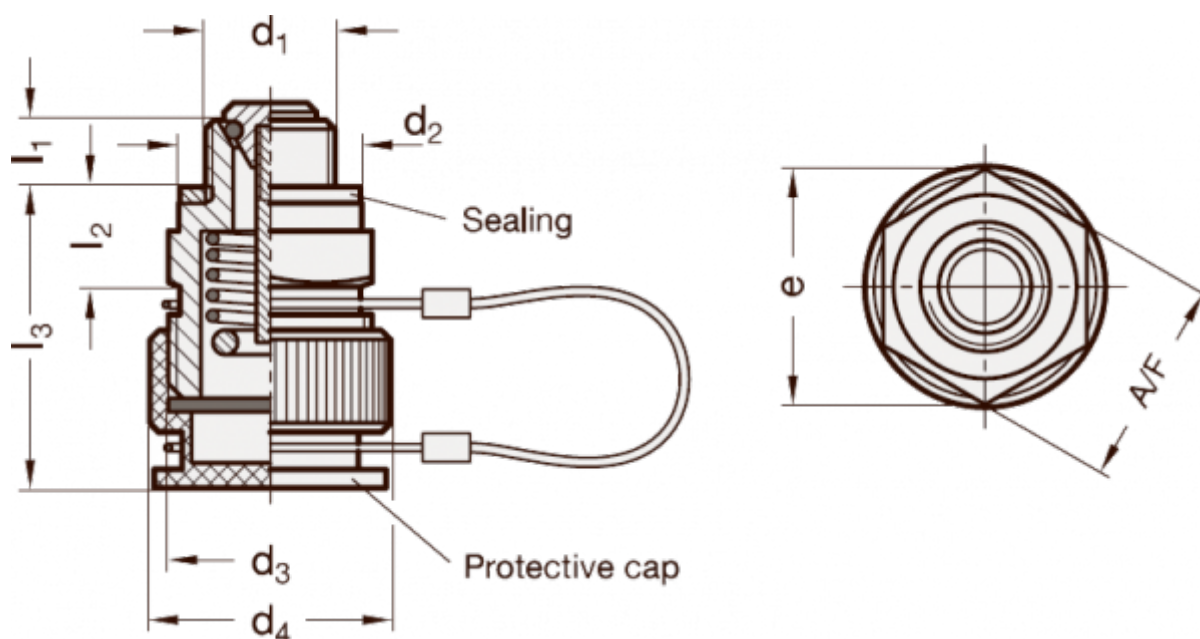

Data Sheet

Article number: 20880M2415MSK

Description: E+G
Oil drain valve GN 880-M24x1.5-MS-K

Measures

A/F	= 30
d2	= 29
d4	= 30
e	= 34.7
L1	= 9
L2	= 12
L3	= 32
Thread d1	= M24x1.5

Thread d3 = M26x1.5